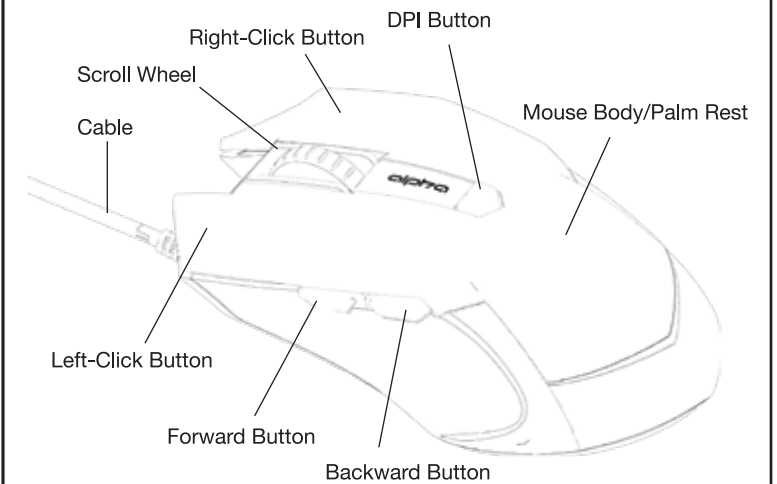

Alpha Gaming Warrior Wired Optical Computer Mouse

INTRODUCTION & FEATURES

Enjoy smooth, reliable control over any PC or Mac with the Warrior Wired Computer Mouse by Alpha Gaming. In addition to the traditional left-and right-click buttons, this convenient mouse features buttons to customize your view and scroll settings, DPI (dots per inch), and LED backlight settings. Whether it's for work or play, this stylish USB mouse is all you need for fast, fluid scrolling with precise clicking and navigation.

PACKAGE CONTENTS:

- 1 Warrior Wired Computer Mouse
- User Manual

PRODUCT OVERVIEW & FUNCTIONS

- USB Port Connection (Supports USB1.0/1.1/2.0)
- Can be Used with Any Desktop or Laptop
- Smooth Rubberized Palm Rest
- Comfortable Ergonomic Shape
- Customizable DPI and LED Settings

SETUP & OPERATION

- No additional software installation is necessary for your new Alpha Gaming Warrior Wired Computer Mouse. This mouse utilizes a Plug-and-Play functionality, so it is ready for use as soon as you plug it into a USB-compatible computer.
- The LED backlight will turn OFF while your computer is closed or in Sleep Mode.

BUTTON FUNCTIONS

DPI SELECTION

DPI (Dots per inch)	LED Color Displayed
1000	Green
1600	Purple (Default)
3200	Blue
6400	Red

LED BACKLIGHT SELECTION

Mode 1	Slow Pulsing
Mode 2	Multicolor Fade (Default Mode When Plugged In)
Mode 3	Neon
Mode 4	Quick Pulse
Mode 5	Waltz
Mode 6	4-Color Fade Cycle
Mode 7	LED Off